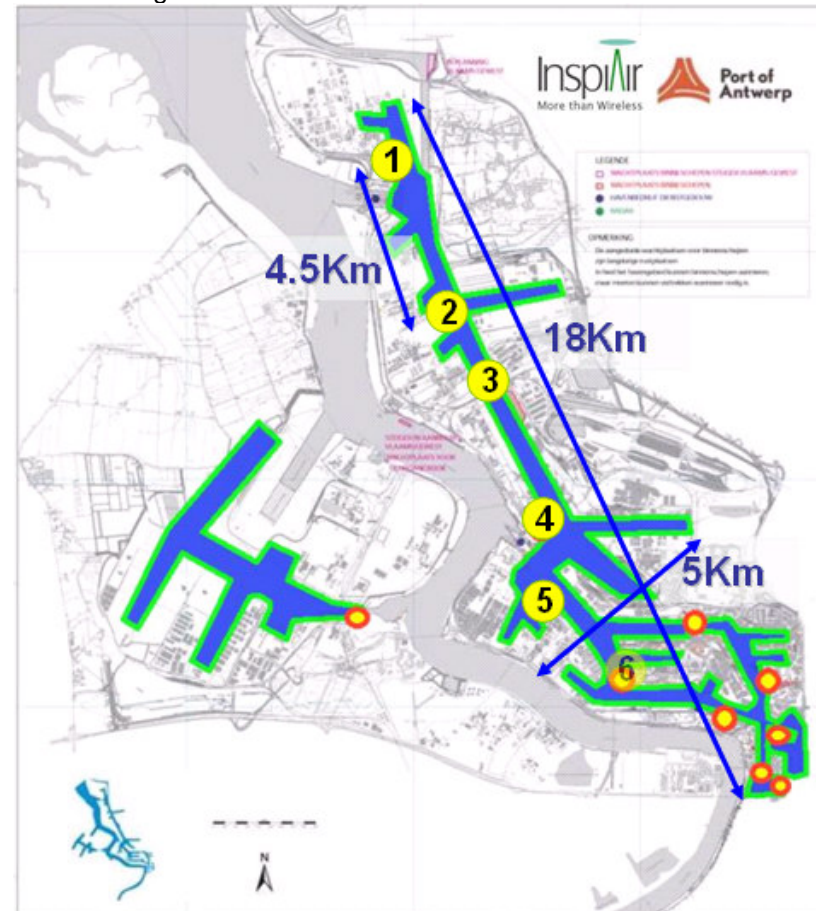

Customer Success with InspiAir The Antwerp Port

The Antwerp port, one of the largest ports in Europe, initiated a project to provide a comprehensive wireless access service that would cover the whole port area. The wireless access deployment will provide a triple-play service. Internet access and Data base information access services for the ships in the harbor, VoIP service for the port operation process, Video cameras for security purpose and connectivity for dedicated harbor control application, over an area size of about 65 square kilometers. About fourteen main Wi-Fi leading vendors were participated in the solution evaluation process.

The Antwerp port is the first port in this scale in the world that implements an outdoor Wi-Fi solution for the purpose of the daily port operation processes.

InspiAir has been selected as the preferred vendor by the customer after demonstrating the most optimized reliable solution (only about 13 Wi-Fi sites are required) with the highest performance figures and the broadest coverage results. The outstanding performance has been achieved by the unique InspiAir's solution offering.

See Converge Area in blue and Wi-Fi Sites

In addition, InspiAir provides full end-to-end solution including the Wi-Fi Base Stations with all NOC components as well (NMS, AAA servers, DHCP, and Traffic shaping machines and so on).